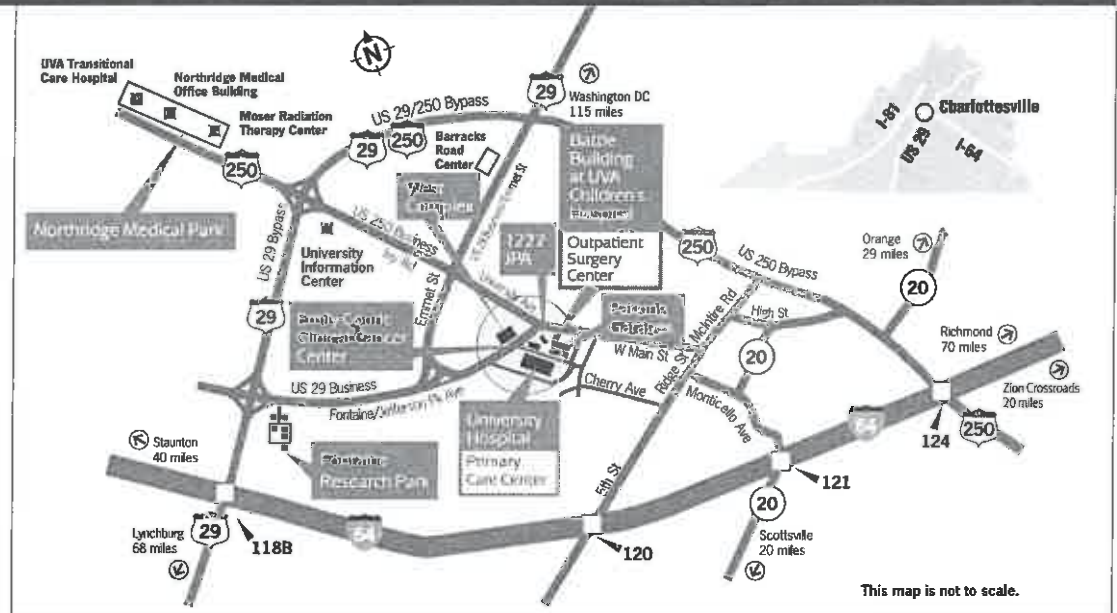

# Driving Directions for Parking in 11th Street Garage

## From the north | Via U.S. 29

- Continue straight on U.S. 29, which becomes Emmet Street.
- Turn left on University Avenue.
- Follow University Avenue, which becomes West Main Street.
- Turn right onto 11th Street.
- Turn right into 11th Street Garage.

## From the south | Via U.S. 29

- Take the U.S. 29 Business North/Fontaine Avenue exit to Charlottesville just past the I-64 interchange.
- Use the left lane of the exit ramp as you make a right turn onto Fontaine Avenue.
- Stay in the far left lane and continue going straight. Fontaine Avenue intersects with Jefferson Park Avenue.
- Continue to stay straight to continue via Jefferson Park Avenue.
- Jefferson Park Avenue intersects with Emmet Street.
- As you approach this intersection, stay in the right hand lane.
- Bear right and continue on Jefferson Park Avenue.
- Go past Lee Street.
- Just beyond the overpass, take a right into the driveway at 1222 Jefferson Park Avenue. Proceed into the parking garage.

## From the east and west | Via I-64

- Take exit 118B (U.S. 29).
- Take the U.S. 29 Business North/Fontaine Avenue exit to Charlottesville.
- Use the left lane of the exit ramp as you make a right turn onto Fontaine Avenue.
- Stay in the far left lane and continue going straight. Fontaine Avenue intersects with Jefferson Park Avenue.
- Continue to stay straight to continue via Jefferson Park Avenue.
- Jefferson Park Avenue intersects with Emmet Street.
- As you approach this intersection, stay in the right hand lane.
- Bear right and continue on Jefferson Park Avenue.
- Go past Lee Street.
- Just beyond the overpass, take a right into the driveway at 1222 Jefferson Park Avenue. Proceed into the parking garage.