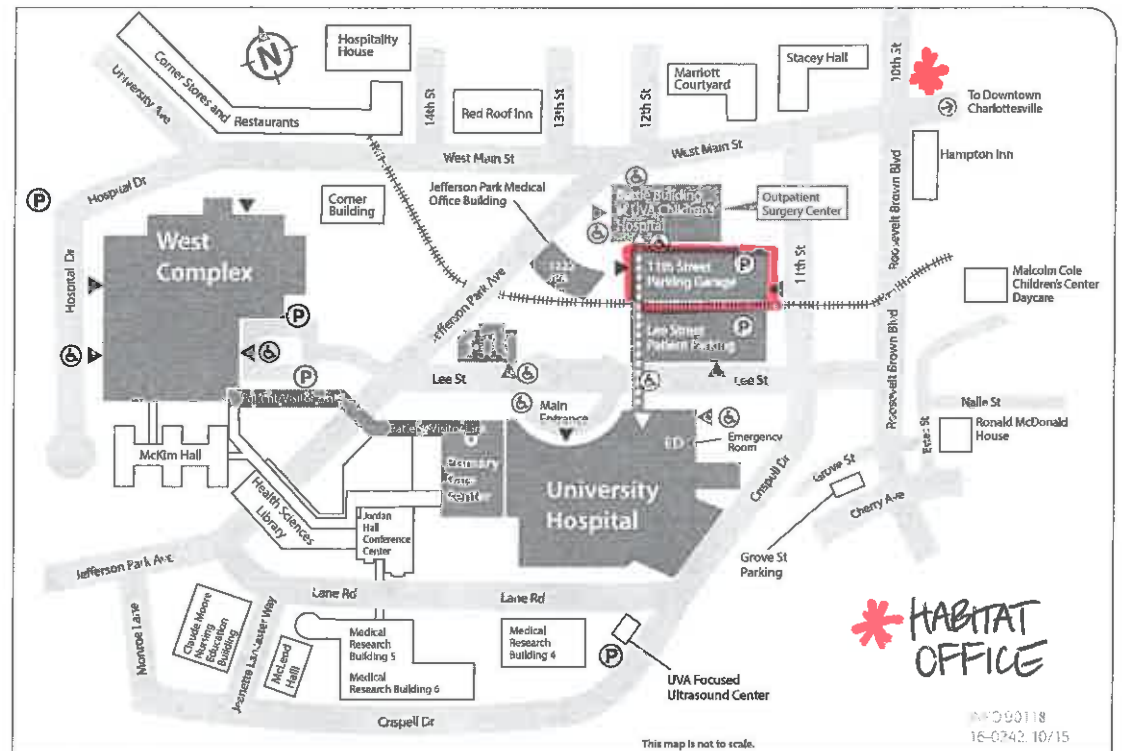

# Driving Directions for Parking in 11th Street Garage

## From the north | Via U.S. 29

- Continue straight on U.S. 29, which becomes Emmet Street.
- Turn left on University Avenue.
- Follow University Avenue, which becomes West Main Street.
- Turn right onto 11th Street.
- Turn right into 11th Street Garage.

## From the south | Via U.S. 29

- Take the U.S. 29 Business North/Fontaine Avenue exit to Charlottesville just past the I-64 interchange.
- Use the left lane of the exit ramp as you make a right turn onto Fontaine Avenue.
- Stay in the far left lane and continue going straight. Fontaine Avenue intersects with Jefferson Park Avenue.
- Continue to stay straight to continue via Jefferson Park Avenue.
- Jefferson Park Avenue intersects with Emmet Street.
- As you approach this intersection, stay in the right hand lane.
- Bear right and continue on Jefferson Park Avenue.
- Go past Lee Street.
- Just beyond the overpass, take a right into the driveway at 1222 Jefferson Park Avenue. Proceed into the parking garage.

## From the east and west | Via I-64

- Take exit 118B (U.S. 29).
- Take the U.S. 29 Business North/Fontaine Avenue exit to Charlottesville.
- Use the left lane of the exit ramp as you make a right turn onto Fontaine Avenue.
- Stay in the far left lane and continue going straight. Fontaine Avenue intersects with Jefferson Park Avenue.
- Continue to stay straight to continue via Jefferson Park Avenue.
- Jefferson Park Avenue intersects with Emmet Street.
- As you approach this intersection, stay in the right hand lane.
- Bear right and continue on Jefferson Park Avenue.
- Go past Lee Street.
- Just beyond the overpass, take a right into the driveway at 1222 Jefferson Park Avenue. Proceed into the parking garage.